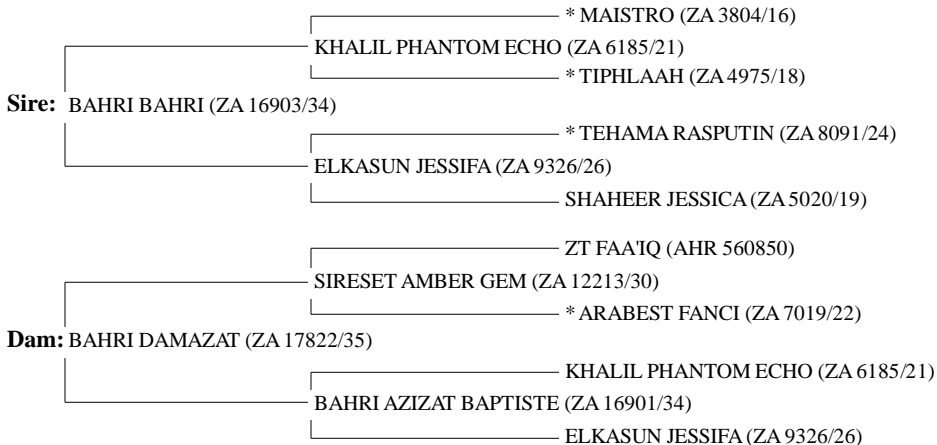

Arab Horse Society of South Africa: Studbook Volume 41

Regnmr   Sex   Colour   Name
32287   M   Ch   BAHRI AMORÉ

Date Of Birth
2015/10/28

Breeding Method: Nat   Strain: Keheilet Ajuz

Breeder: Nigrini D.K. Adv., JOHANNESBURG, 2146, GP

Regnmr   Sex   Colour   Name
32288   M   Gr   SIDI HAVANA

Date Of Birth
2016/07/26

Breeding Method: Nat   Strain: Unknown