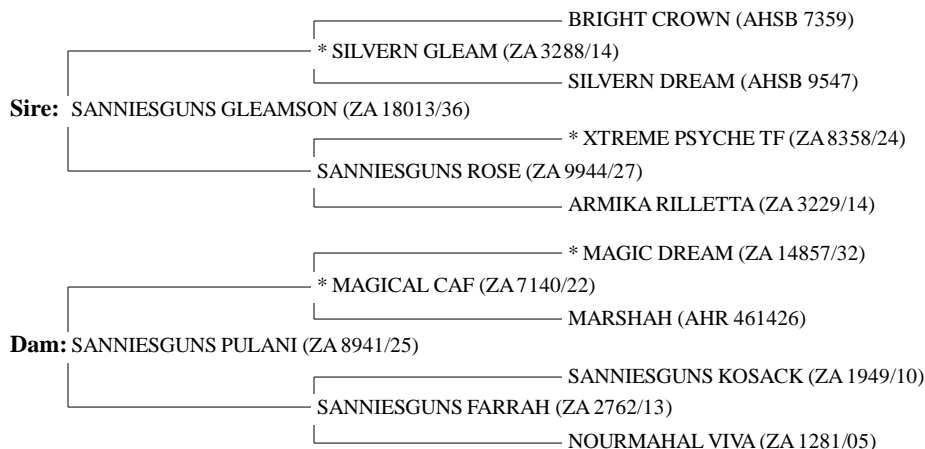

Breeder: Sanniesguns Boerdery Trust, BULTFONTEIN, 9670, FS