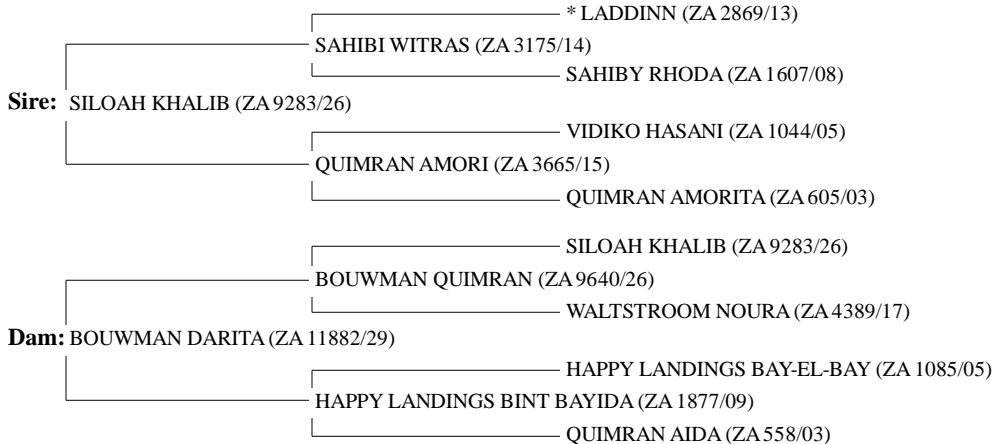

# Arab Horse Society of South Africa: Studbook Volume 41

---

Regnmr   Sex   Colour   Name  
31982   S   Br   BOUWMAN KHALIB

Date Of Birth  
2014/11/11

Breeding Method:   Nat                      Strain: Keheilan Rodan