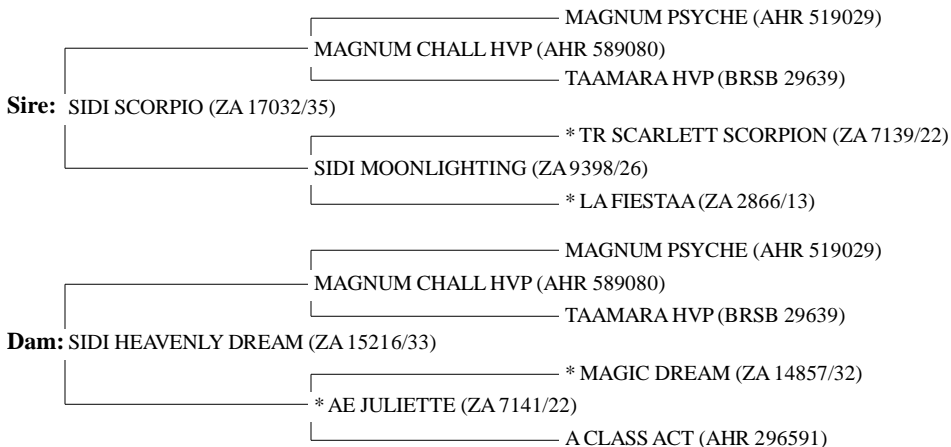

Arab Horse Society of South Africa: Studbook Volume 41

Regnmr   Sex   Colour   Name
32291   S   Br   SIDI DERHAM

Date Of Birth
2016/09/19

Breeding Method: Nat   Strain: Unknown

Breeder: Maritz A.W.A. (Jack), UPINGTON, 8800, NC

Regnmr   Sex   Colour   Name
32292   M   Gr   SIDI BINT OBSESSION

Date Of Birth
2016/09/15

Breeding Method: Nat   Strain: Unknown