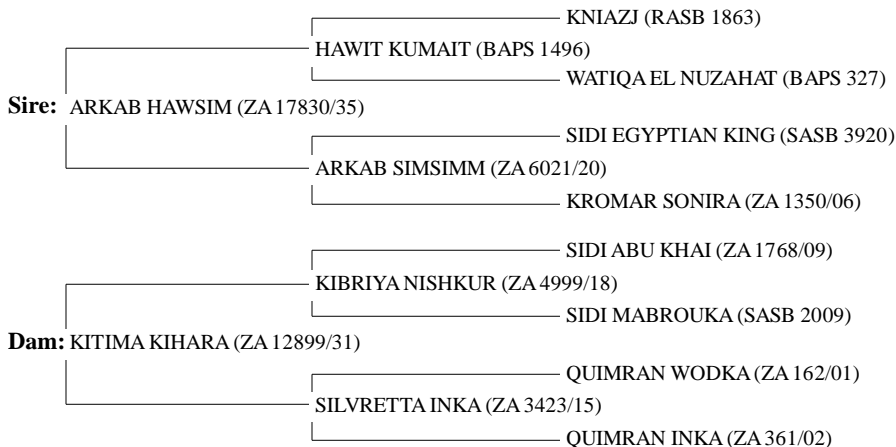

Arab Horse Society of South Africa: Studbook Volume 41

Regnmr   Sex   Colour   Name
32154   M   Ch   KITIMA TOKARA

Date Of Birth
2016/02/27

Breeding Method: Nat   Strain: Keheileh Rodanieh

Breeder: Kriegler A. Miss., BURGERSFORT, 1150, MP

Regnmr   Sex   Colour   Name
32155   M   Ch   KITIMA CRYSTALSPRING

Date Of Birth
2016/03/24

Breeding Method: Nat   Strain: Hamdanieh Simrieh