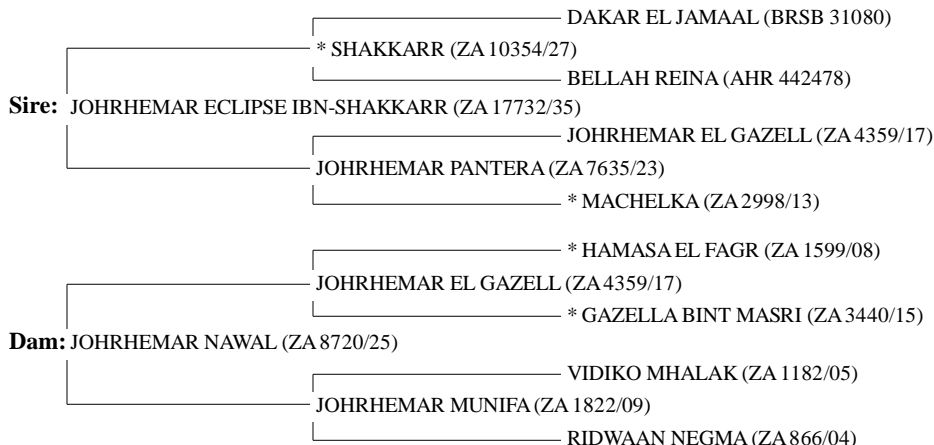

Arab Horse Society of South Africa: Studbook Volume 41

Regnmr Sex Colour Name

32411 S Gr BK EL NADAL-E

Date Of Birth

2016/12/12

Breeding Method: Nat

Strain: Keheilan Rodan

Breeder: Ber-Kaz Trading, KLERKSDORP, 2572, NW

Regnmr Sex Colour Name

32412 M Ch JNF JUST ARABELLA

Date Of Birth

2017/03/05

Breeding Method: Nat

Strain: Unknown