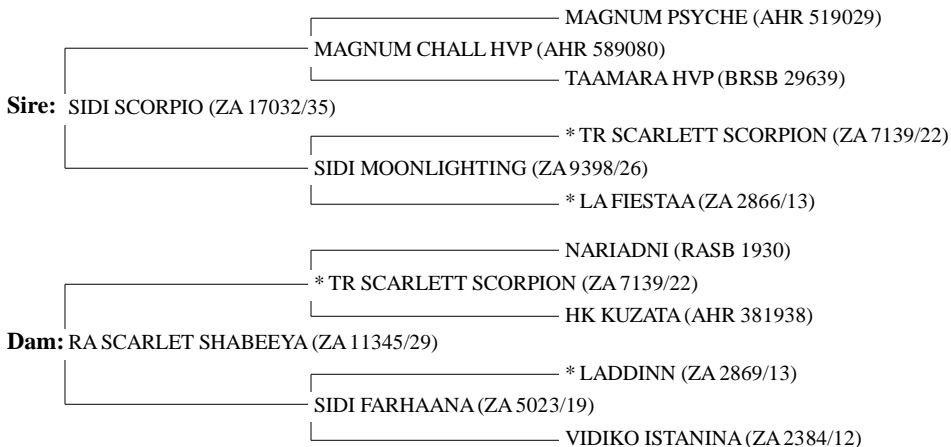

Arab Horse Society of South Africa: Studbook Volume 41

<u>Regnmr</u>	<u>Sex</u>	<u>Colour</u>	<u>Name</u>	<u>Date Of Birth</u>
32471	M	Gr	SHAHEER JEENAH	2016/08/30

Breeding Method: Nat   **Strain:** Keheileh Rodanieh

Breeder: Maritz S.J.B., UPINGTON, 8800, NC

<u>Regnmr</u>	<u>Sex</u>	<u>Colour</u>	<u>Name</u>	<u>Date Of Birth</u>
32472	M	K	KALISHMAR NIKA	2011/11/27

Breeding Method: Nat   **Strain:** Keheileh Dajanieh