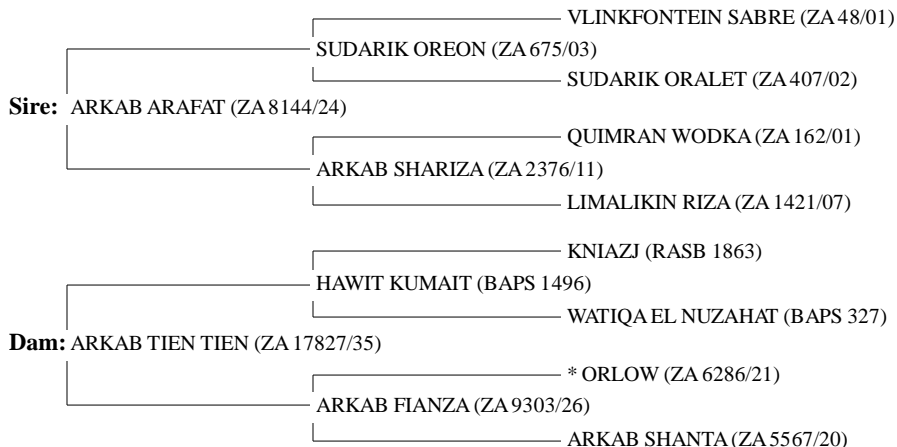

Breeder: Doyer J.M. Mrs., BELFAST, 1100, MP