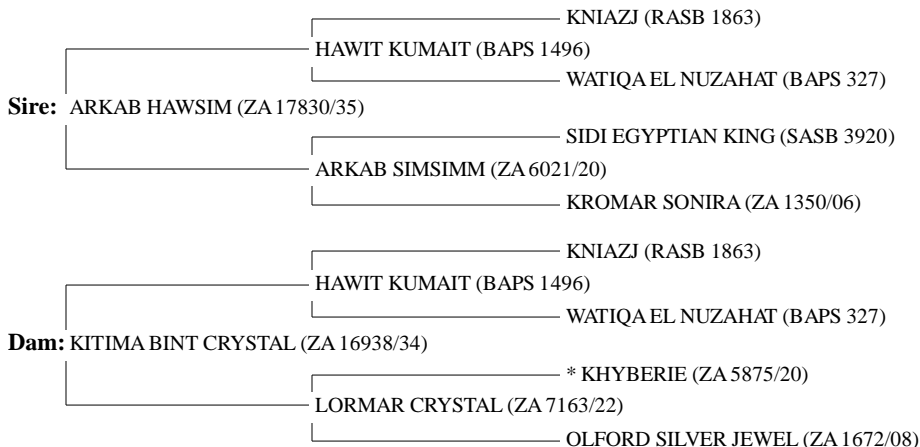

Breeder: Kriegler A. Miss., BURGERSFORT, 1150, MP