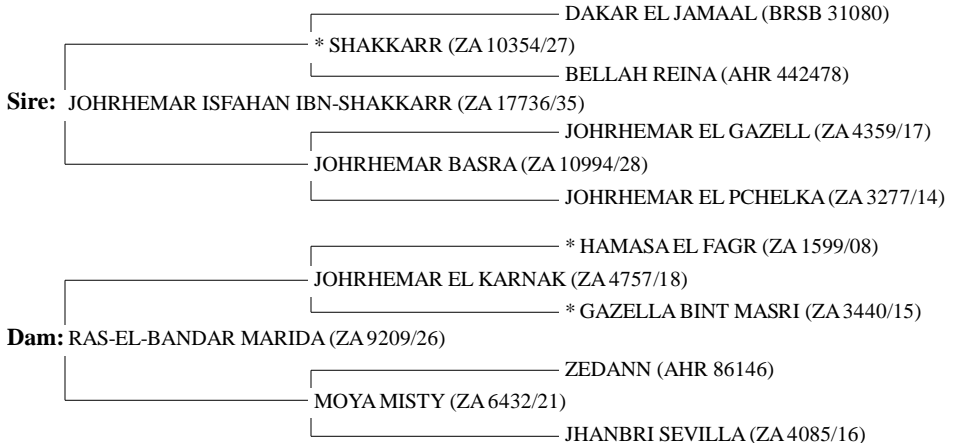

Arab Horse Society of South Africa: Studbook Volume 41

Regnmr   Sex   Colour   Name
31958   **M**   **Ch**   **RAS-EL-BANDAR MAGNIFICA**

Date Of Birth
2015/01/03

Breeding Method: Nat   **Strain:** Keheileh Rodanieh

Breeder: Bandini Farms (Pty) Ltd., JOHANNESBURG, 2135, GP

Regnmr   Sex   Colour   Name
31959   **M**   **Br**   **TELIZE SHADI**

Date Of Birth
2014/08/18

Breeding Method: Nat   **Strain:** Keheileh Rodanieh